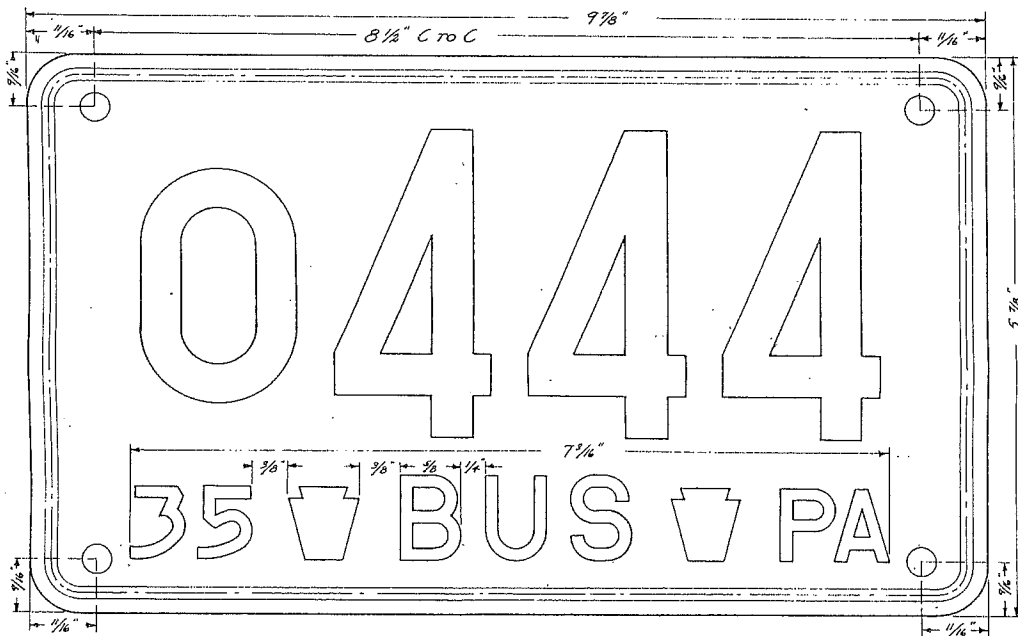

DEALERS PLATES

STYLE 38 - XI TO 99X9
" 39 - X1000 TO 29X99

OMNIBUS PLATES

STYLE 40 - o1 TO o999
" 40A - o1000 TO o6000

OFFICIAL PLATES

STYLE 41 - 1 TO 1600

TRAILER PLATES

STYLE 42 - ITC 8999

TRACTOR PLATES

STYLE 43 - I TO 4699

TRACTOR DEALER PLATES

STYLE 44 - I TO 29

STYLE 51 - 10 TO 100

STYLE 52 - 1 TO 1000

STYLE 53 - 1 TO 5

STYLE 49-1 TO 300