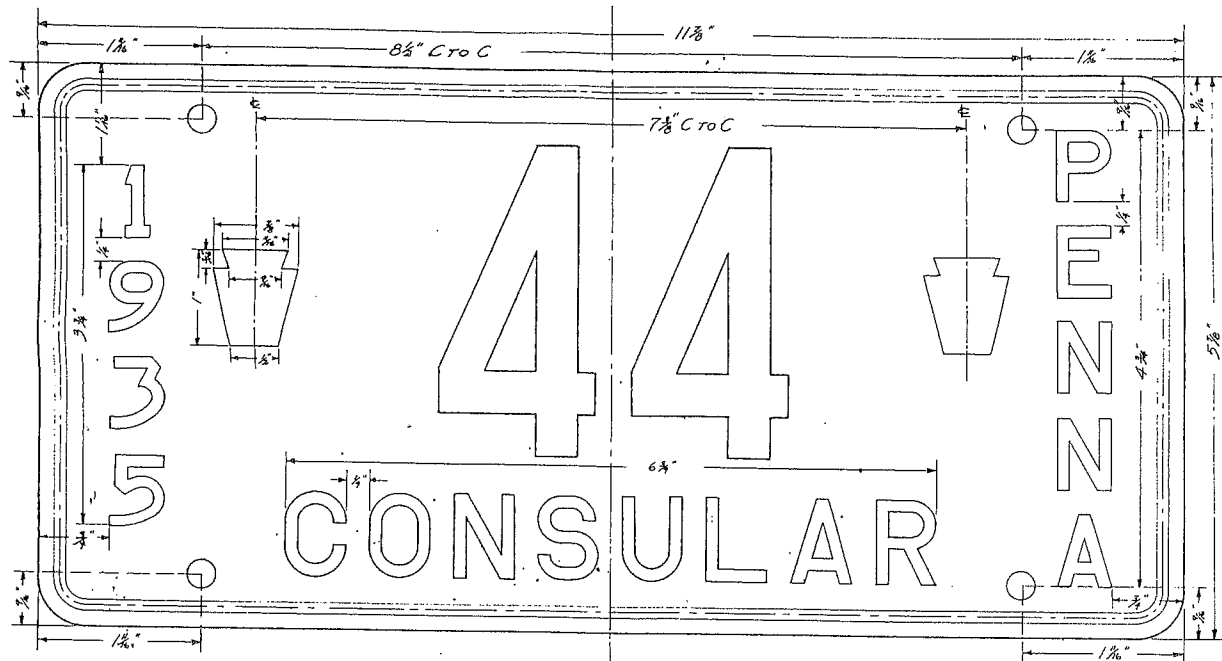

TRACTOR PLATES

STYLE 43 - I TO 4699

TRACTOR DEALER PLATES

STYLE 44 - I TO 29

STYLE 51 - 10 TO 100

STYLE 52 - 1 TO 1000

STYLE 53 - 1 TO 5

STYLE 49-1 TO 300

STYLE 50-1 TO 400

BICYCLE SIDEMOTOR PLATES

STYLE 47-1 TO 50

MOTORCYCLE PLATES

STYLE 45 - 1 TO 9999
" 46 - A TO A499

MOTORCYCLE DEALERS PLATES

STYLE 48 - 1 TO 200

1935 REGISTRATION PLATES